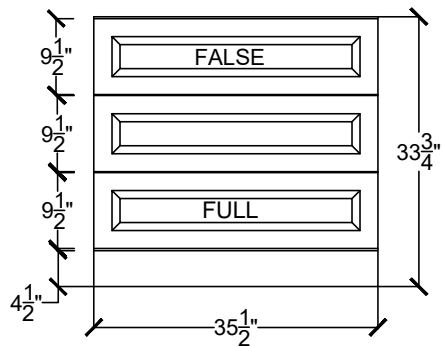

24" - 72" VANITIES

MEAV 2422

MEAV 3022

24" - 72" VANITIES

MEAV 3622

CENTER BOWL VANITIES

MEAV 4822 IFF4D

MIDDLE DRAWER BOX DETAIL

DOUBLE BOWL VANITIES

MEAV 4822

MIDDLE DRAWER BOX DETAIL

MIDDLE DRAWER BOX DETAIL