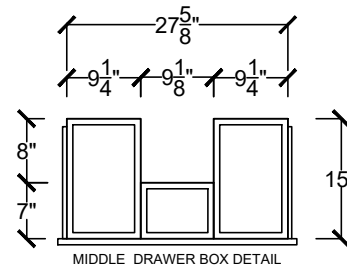

24" - 72" VANITIES

MEAV 2422

MEAV 3022

24" - 72" VANITIES

MEAV 3622

CENTER BOWL VANITIES

MEAV 4822 IFF4D

MIDDLE DRAWER BOX DETAIL

DOUBLE BOWL VANITIES

MEAV 4822

MIDDLE DRAWER BOX DETAIL

MIDDLE DRAWER BOX DETAIL