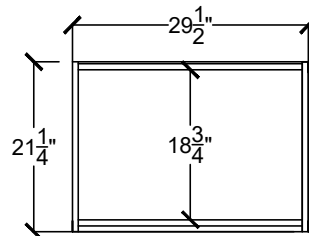

24" - 72" VANITIES

MEAV 2422

MEAV 3022

24" - 72" VANITIES

MEAV 3622

CENTER BOWL VANITIES

MEAV 4822 IFF4D

MIDDLE DRAWER BOX DETAIL

DOUBLE BOWL VANITIES

MEAV 4822

MIDDLE DRAWER BOX DETAIL

MIDDLE DRAWER BOX DETAIL