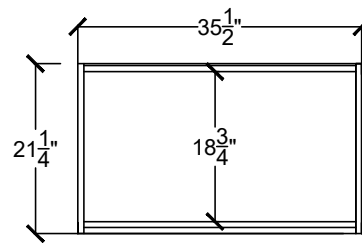

24" - 72" VANITIES

MEAV 2422

MEAV 3022

24" - 72" VANITIES

MEAV 3622

CENTER BOWL VANITIES

MEAV 4822 IFF4D

MIDDLE DRAWER BOX DETAIL

DOUBLE BOWL VANITIES

MEAV 4822

MIDDLE DRAWER BOX DETAIL

MIDDLE DRAWER BOX DETAIL