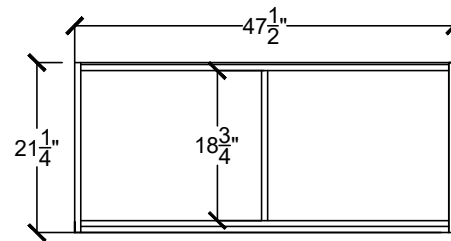

24" - 72" VANITIES

MEAV 2422

MEAV 3022

24" - 72" VANITIES

MEAV 3622

CENTER BOWL VANITIES

MEAV 4822 IFF4D

MIDDLE DRAWER BOX DETAIL

DOUBLE BOWL VANITIES

MEAV 4822

MIDDLE DRAWER BOX DETAIL

MIDDLE DRAWER BOX DETAIL