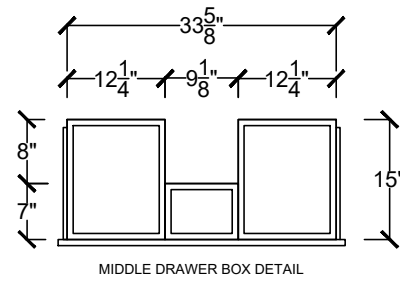

24" - 72" VANITIES

MEAV 2422

MEAV 3022

24" - 72" VANITIES

MEAV 3622

CENTER BOWL VANITIES

MEAV 4822 IFF4D

MIDDLE DRAWER BOX DETAIL

DOUBLE BOWL VANITIES

MEAV 4822

MIDDLE DRAWER BOX DETAIL

MIDDLE DRAWER BOX DETAIL