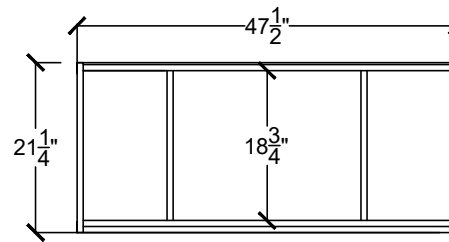

24" - 72" VANITIES

MEAV 2422

MEAV 3022

24" - 72" VANITIES

MEAV 3622

CENTER BOWL VANITIES

MEAV 4822 IFF4D

MIDDLE DRAWER BOX DETAIL

DOUBLE BOWL VANITIES

MEAV 4822

MIDDLE DRAWER BOX DETAIL

MIDDLE DRAWER BOX DETAIL