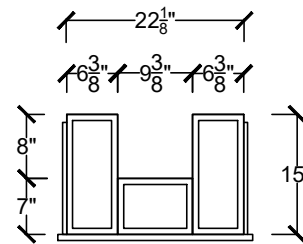

24" - 72" VANITIES

MEAV 2422

MEAV 3022

24" - 72" VANITIES

MEAV 3622

CENTER BOWL VANITIES

MEAV 4822 IFF4D

MIDDLE DRAWER BOX DETAIL

DOUBLE BOWL VANITIES

MEAV 4822

MIDDLE DRAWER BOX DETAIL

MIDDLE DRAWER BOX DETAIL