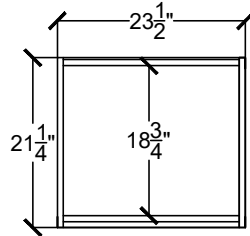

24" - 72" VANITIES

MEAV 2422

MEAV 3022

24" - 72" VANITIES

MEAV 3622

CENTER BOWL VANITIES

MEAV 4822 IFF4D

MIDDLE DRAWER BOX DETAIL

DOUBLE BOWL VANITIES

MEAV 4822

MIDDLE DRAWER BOX DETAIL

MIDDLE DRAWER BOX DETAIL