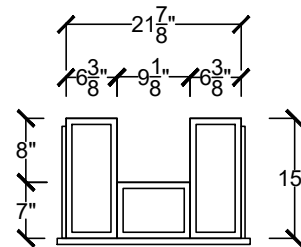

24" - 72" VANITIES

MEAV 2422

MEAV 3022

24" - 72" VANITIES

MEAV 3622

CENTER BOWL VANITIES

MEAV 4822 IFF4D

MIDDLE DRAWER BOX DETAIL

DOUBLE BOWL VANITIES

MEAV 4822

MIDDLE DRAWER BOX DETAIL

MIDDLE DRAWER BOX DETAIL