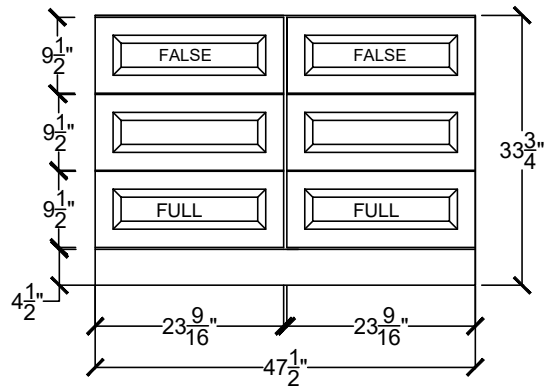

24" - 72" VANITIES

MEAV 2422

MEAV 3022

24" - 72" VANITIES

MEAV 3622

CENTER BOWL VANITIES

MEAV 4822 IFF4D

MIDDLE DRAWER BOX DETAIL

DOUBLE BOWL VANITIES

MEAV 4822

MIDDLE DRAWER BOX DETAIL

MIDDLE DRAWER BOX DETAIL