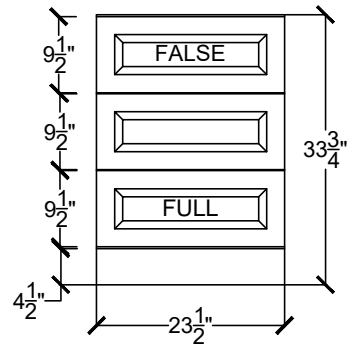

24" - 72" VANITIES

MEAV 2422

MEAV 3022

24" - 72" VANITIES

MEAV 3622

CENTER BOWL VANITIES

MEAV 4822 IFF4D

MIDDLE DRAWER BOX DETAIL

DOUBLE BOWL VANITIES

MEAV 4822

MIDDLE DRAWER BOX DETAIL

MIDDLE DRAWER BOX DETAIL