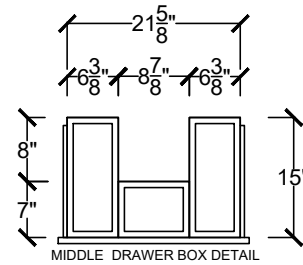

24" - 72" VANITIES

MEAV 2422

MEAV 3022

24" - 72" VANITIES

MEAV 3622

CENTER BOWL VANITIES

MEAV 4822 IFF4D

MIDDLE DRAWER BOX DETAIL

DOUBLE BOWL VANITIES

MEAV 4822

MIDDLE DRAWER BOX DETAIL

MIDDLE DRAWER BOX DETAIL