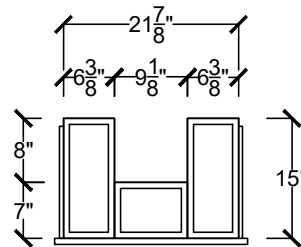

24" - 72" VANITIES

MEAV 2422

MEAV 3022

24" - 72" VANITIES

MEAV 3622

CENTER BOWL VANITIES

MEAV 4822 IFF4D

MIDDLE DRAWER BOX DETAIL

DOUBLE BOWL VANITIES

MEAV 4822

MIDDLE DRAWER BOX DETAIL

MIDDLE DRAWER BOX DETAIL