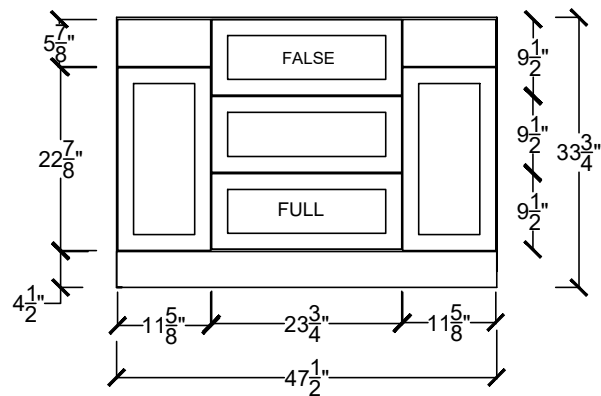

24" - 72" VANITIES

MEAV 2422

MEAV 3022

24" - 72" VANITIES

MEAV 3622

CENTER BOWL VANITIES

MEAV 4822 IFF4D

MIDDLE DRAWER BOX DETAIL

DOUBLE BOWL VANITIES

MEAV 4822

MIDDLE DRAWER BOX DETAIL

MIDDLE DRAWER BOX DETAIL