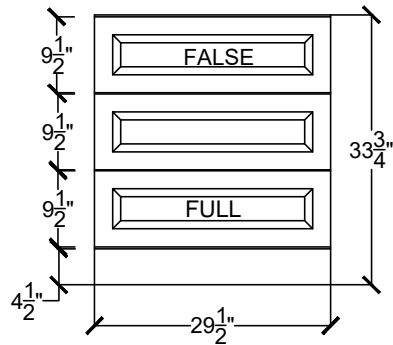

24" - 72" VANITIES

MEAV 2422

MEAV 3022

24" - 72" VANITIES

MEAV 3622

CENTER BOWL VANITIES

MEAV 4822 IFF4D

MIDDLE DRAWER BOX DETAIL

DOUBLE BOWL VANITIES

MEAV 4822

MIDDLE DRAWER BOX DETAIL

MIDDLE DRAWER BOX DETAIL